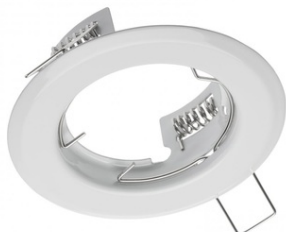

**GTV SPOT - CEILING SPOT LIGHT FIXTURE PARMA II, IP20, ROUND,
WHITE**

Parma II LED ceiling spotlight - functional illumination

The Parma II ceiling spotlight is a simple spotlight model with an uncomplicated design. The Parma II ceiling fixture is designed for a subdued and casual visual effect.

Thanks its small size, the spotlight allows numerous compositions to be created in any quantities of this product grouped together. The spotlight is available in two functional options - with or without adjustable light beam angle.

The Parma II ceiling spotlight is made from high-quality steel. Refined accents ensure the durability and reliable quality of these spotlights. With its simple design, this flush-mounted ceiling fixture fits smoothly into a variety of design styles - from minimalist to modern or loft and even the classic ones. For an easier aesthetic match, the spotlight is available in 5 colour options: chrome, black chrome, white, satin, and old gold. The refined shape with its chamfered side makes the spotlight visually blend in with the surface on which it is installed. Material STEEL