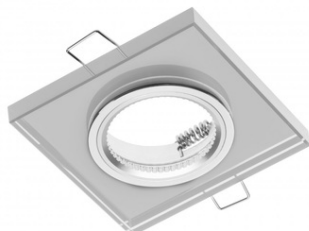

**GTV SPOT - CEILING SPOT LIGHT FIXTURE PALACE II, IP20,
SQUARE, WHITE**

Palace point ceiling luminaire - glass lighting in glamour style The Palace point ceiling luminaire is an exceptionally elegant spot lighting, which, in addition to caring for the practical aspect, decorates the interior with its original form. Ceiling spot lighting has been designed for glamorous interiors. It works wherever good style must go hand in hand with functionality. Fits elegant offices, restaurants, cafes and home interiors. Refined in small details, the point ceiling luminaire adds space not only to light, but also to a stylish finish.

The Palace point ceiling luminaire is available in different visual variants for different needs - with a circle and square base. Made of glass, the frame beautifully reflects light reflections, creating an original, illuminated circle on the mounting surface. There are also two color options to choose from - graphite and transparent. In each of the variants, it looks stylish, elegant and adds tinsel to the space. Mounting hole - 60 mm. Material glass

Producent code OP-PALACEDKW-10

Pret: 0,00 lei (TVA inclus)

Detalii online: <https://www.materialelectrice.ro/spot-ceiling-spot-light-fixture-palace-ii-ip20-square-white-351093>