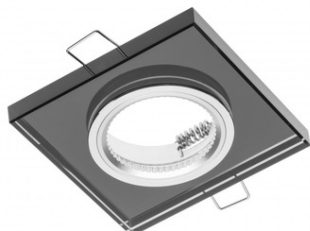

**GTV SPOT - CEILING SPOT LIGHT FIXTURE PALACE II, IP20,
SQUARE, BLACK**

Palace point ceiling luminaire - glass lighting in glamour style The Palace point ceiling luminaire is an exceptionally elegant spot lighting, which, in addition to caring for the practical aspect, decorates the interior with its original form. Ceiling spot lighting has been designed for glamorous interiors. It works wherever good style must go hand in hand with functionality. Fits elegant offices, restaurants, cafes and home interiors. Refined in small details, the point ceiling luminaire adds space not only to light, but also to a stylish finish.

The Palace point ceiling luminaire is available in different visual variants for different needs - with a circle and square base. Made of glass, the frame beautifully reflects light reflections, creating an original, illuminated circle on the mounting surface. There are also two color options to choose from - graphite and transparent. In each of the variants, it looks stylish, elegant and adds tinsel to the space. Mounting hole - 60 mm. Material glass

Producent code OP-PALACEDKW-20
Pret: 0,00 lei (TVA inclus)

Detalii online: <https://www.materialelectrice.ro/spot-ceiling-spot-light-fixture-palace-ii-ip20-square-black-351092>