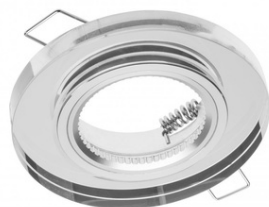

**GTV SPOT - CEILING SPOT LIGHT FIXTURE PALACE II, IP20, ROUND,
WHITE**

Palace point ceiling luminaire - glass lighting in glamour style The Palace point ceiling luminaire is an exceptionally elegant spot lighting, which, in addition to caring for the practical aspect, decorates the interior with its original form. Ceiling spot lighting has been designed for glamorous interiors. It works wherever good style must go hand in hand with functionality. Fits elegant offices, restaurants, cafes and home interiors. Refined in small details, the point ceiling luminaire adds space not only to light, but also to a stylish finish.

The Palace point ceiling luminaire is available in different visual variants for different needs - with a circle and square base. Made of glass, the frame beautifully reflects light reflections, creating an original, illuminated circle on the mounting surface. There are also two color options to choose from - graphite and transparent. In each of the variants, it looks stylish, elegant and adds tinsel to the space. Mounting hole - 60 mm. Material glass

Producent code OP-PALACEDOK-10

Pret: 0,00 lei (TVA inclus)

Detalii online: <https://www.materialelectrice.ro/spot-ceiling-spot-light-fixture-palace-ii-ip20-round-white-351091>