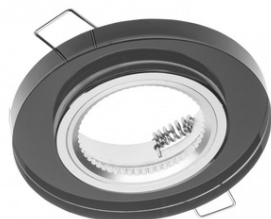

**GTV SPOT - CEILING SPOT LIGHT FIXTURE PALACE II, IP20, ROUND,  
BLACK**

Palace point ceiling luminaire - glass lighting in glamour style The Palace point ceiling luminaire is an exceptionally elegant spot lighting, which, in addition to caring for the practical aspect, decorates the interior with its original form. Ceiling spot lighting has been designed for glamorous interiors. It works wherever good style must go hand in hand with functionality. Fits elegant offices, restaurants, cafes and home interiors. Refined in small details, the point ceiling luminaire adds space not only to light, but also to a stylish finish.

The Palace point ceiling luminaire is available in different visual variants for different needs - with a circle and square base. Made of glass, the frame beautifully reflects light reflections, creating an original, illuminated circle on the mounting surface. There are also two color options to choose from - graphite and transparent. In each of the variants, it looks stylish, elegant and adds tinsel to the space. Mounting hole - 60 mm. Material glass

Producent code OP-PALACEDOK-20

Pret: 0,00 lei (TVA inclus)

Detalii online: <https://www.materialelectrice.ro/spot-ceiling-spot-light-fixture-palace-ii-ip20-round-black-351090>