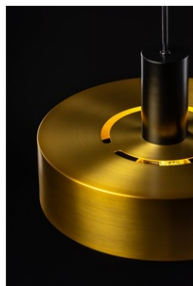

GTV LAMPA TAVAN - CEILING LUMINAIRE SELVIA II, 6072, MAX. 250V, 50/60HZ, 1*E27, MAX.40 W, IP20, AVG. 30 CM, GOLD-BLACK

Selvia II ceiling lamp is an excellent choice for cosy living rooms, kitchens, dining rooms, but also offices or public spaces, for example cafes or restaurants, where practical functionality in a

refined design is important.

Selvia II pendant lamp is a nod to a

balanced style, in which a simple form creates a

beautiful effect thanks to colours, light reflection and refined details. Its universal character allows for its easy adaptation to arrangements in public and private spaces. A well-thought-out functional concept guarantees perfect lighting of the selected space.

Selvia II pendant lamp is the quintessence of elegant minimalism. A round metal lampshade with a

golden interior creates an amazing light-diffusing effect. It provides a very good level of illumination. There are four attractive colours to choose from, thanks to which you can easily match the model to your arrangement. All variants contrast fantastically with the golden interior: elegant black, subdued red, stylish navy blue and shimmering, classic gold. A pendant lamp for fashionable interiors, keeping up with the trends.

lamp that looks great in private and public spaces. Producent code OS-SELVII-44-DEC

Pret: 159,99 lei (TVA inclus)

Detalii online: <https://www.materialeelectrice.ro/lampa-tavan-ceiling-luminaire-selvia-ii-6072-max-250v-50-60hz-1-e27-max-40-w-ip20-avg-30-cm-gold-black-351053>