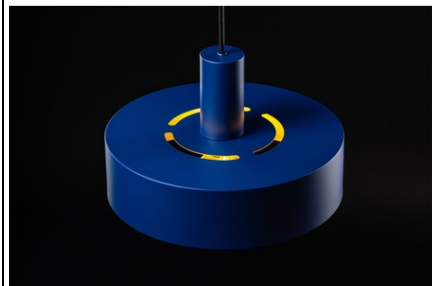

GTV LAMPA TAVAN - CEILING LUMINAIRE SELVIA II, 6010, MAX. 250V, 50/60HZ, 1*E27, MAX.40 W, IP20, AVG. 30 CM, NAVY BLUE

Selvia II ceiling lamp is an excellent choice for cosy living rooms, kitchens, dining rooms, but also offices or public spaces, for example cafes or restaurants, where practical functionality in a

refined design is important.

Selvia II pendant lamp is a nod to a

balanced style, in which a simple form creates a

beautiful effect thanks to colours, light reflection and refined details. Its universal character allows for its easy adaptation to arrangements in public and private spaces. A well-thought-out functional concept guarantees perfect lighting of the selected space.

Selvia II pendant lamp is the quintessence of elegant minimalism. A round metal lampshade with a

golden interior creates an amazing light-diffusing effect. It provides a very good level of illumination. There are four attractive colours to choose from, thanks to which you can easily match the model to your arrangement. All variants contrast fantastically with the golden interior: elegant black, subdued red, stylish navy blue and shimmering, classic gold. A pendant lamp for fashionable interiors, keeping up with the trends.

lamp that looks great in private and public spaces. Producent code OS-SELVII-25-DEC

Pret: 99,42 lei (TVA inclus)

Detalii online: <https://www.materialeelectrice.ro/lampa-tavan-ceiling-luminaire-selvia-ii-6010-max-250v-50-60hz-1-e27-max-40-w-ip20-avg-30-cm-navy-blue-351052>