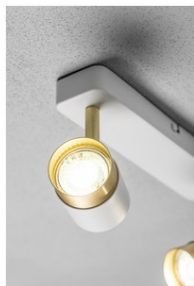

**GTV SPOT - CEILING LUMINAIRE ORIO, ALUMINIUM, 24.0Å–5.5Å–
14.0, IP20, 2*GU10, MAX. 50W, ROUND, WHITE**

Orio ceiling fitting - a functional addition with an elegant character
Orio ceiling fitting has been designed to be universally adaptable to many arrangements. It is a stylish complement to modern, minimalist or eclectic interiors. The simple design seamlessly fits into the diverse needs of office spaces, but it also adds character and cosiness to home interiors.
Orio ceiling luminaire is a collection of several different models. Orio ceiling lamp has been created in two basic colours: elegant black in matt and subtle white. In both cases with adding a claw golden finish. Both ceiling luminaires, in white and black, are available in three variants to choose from so that comprehensive lighting with different power within the same line of lamps can be designed. The single-point Orio ceiling luminaire is mounted to the ceiling with a round base, the luminaire with the light source is movable. The two-point ceiling fitting has a rectangular base with two separate, movable light points. The three-point ceiling luminaire also has a rectangular base, and three movable light points can be set in any direction. Movable heads allow you to change the angle of incidence of light;
Universal, always fashionable combination of colors;
Built-in GU10 socket. Voltage 220-240 V
Material aluminium/cast iron
Base type GU10
Producent code OS-ORI-2GU10-00
Pret: 0,00 lei (TVA inclus)