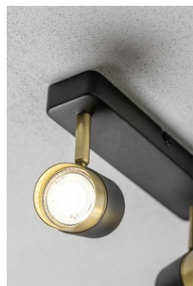

**GTV SPOT - CEILING LUMINAIRE ORIO, ALUMINIUM, 24.0Å–5.5Å–
14.0 , IP20, 2*GU10, MAX. 50W, ROUND, BLACK**

Orio ceiling fitting - a functional addition with an elegant character
Orio ceiling fitting has been designed to be universally adaptable to many arrangements. It is a stylish complement to modern, minimalist or eclectic interiors. The simple design seamlessly fits into the diverse needs of office spaces, but it also adds character and cosiness to home interiors.
Orio ceiling luminaire is a collection of several different models. Orio ceiling lamp has been created in two basic colours: elegant black in matt and subtle white. In both cases with adding a claw golden finish. Both ceiling luminaires, in white and black, are available in three variants to choose from so that comprehensive lighting with different power within the same line of lamps can be designed. The single-point Orio ceiling luminaire is mounted to the ceiling with a round base, the luminaire with the light source is movable. The two-point ceiling fitting has a rectangular base with two separate, movable light points. The three-point ceiling luminaire also has a rectangular base, and three movable light points can be set in any direction. Movable heads allow you to change the angle of incidence of light;
Universal, always fashionable combination of colors;
Built-in GU10 socket. Voltage 220-240 V
Material aluminium/cast iron
Base type GU10
Producent code OS-ORI-2GU10-10
Pret: 0,00 lei (TVA inclus)

Detalii online: <https://www.materialeelectrice.ro/spot-ceiling-luminaire-orio-aluminium-24-0-5-5-14-0-ip20-2-gu10-max-50w-round-black-351044>