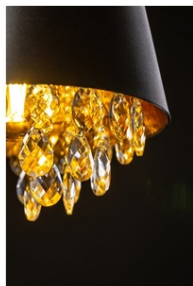

GTV LAMPA TAVAN - CEILING LUMINAIRE NESTO, 5994, AC220-240V, 50/60HZ, 1*E27, MAX.40W, IP20, AVG. 30 CM, BLACK/GOLD

NESTO lamp series- elegance in every inch.

NESTO lamp series is a unique lighting set that will bring a note of elegance and luxury to the interior. NESTO collection was inspired by the sophisticated aesthetics of the glamour style, which is the essence of modern design. NESTO pendant lamp is the true quintessence of the glamour style. Available in three colour versions: black/gold, cream and brown, it makes it possible to adapt to various interiors. Its subtle shape is the perfect complement to any room, NESTO lamp adds refinement and prestige to the room. The use of crystals provides beautifully reflections that add a

Modern, sophisticated design inspired by glamour style.

Three colour versions: black/gold, cream and brown.

Made of the highest quality materials.

Perfect solution for elegant, luxurious interiors. Power of light source or device max.40 W