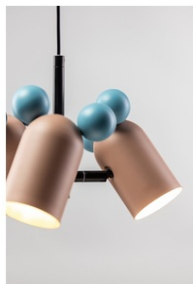

**GTV LAMPA TAVAN - CEILING LUMINAIRE MOUSE II, 2677,
MAX.250V, 50/60HZ, 3*E27, MAX.25 W, IP20, AVG. 30 CM, PINK**

Mouse children's ceiling lamp is a proposal for lovers of a harmonious combination of refined functionality and original design that will enchant every little user, introducing a pinch of colourful magic to his room. The ceiling lamp from the Mouse collection is a perfect design that will add colours to children's interiors and well-thought-out functionality, thanks to which every zone of the room will be illuminated. A three-point ceiling lamp with the possibility of adjusting the beam angle of light perfectly copes with the role of the main lighting. Choosing other models of lamps from the Mouse series, you will create complex main and zone lighting. The pendant lamp in this refined line is available in as many as four colour options. Each young user can choose his type that will complement his space with charming colours: a combination of stylish gold with elegant black, delicate pastels - pink and blue, a characteristic marriage of blue with energetic yellow and saturated navy blue with yellow. A cheerful design that will complement joyful children's spaces. Convenient functionality and the possibility to set the beam angle of light. Refined design with attractive accents for the youngest. Complex lighting for children's rooms in a modern style. Producent code OS-MOUS-20-DEC
Pret: 233,57 lei (TVA inclus)