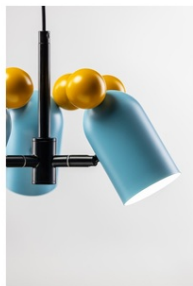

**GTV LAMPA TAVAN - CEILING LUMINAIRE MOUSE II, 2035,
MAX.250V, 50/60HZ, 3*E27, MAX.25 W, IP20, AVG. 30 CM, BLUE**

Mouse children's ceiling lamp is a proposal for lovers of a harmonious combination of refined functionality and original design that will enchant every little user, introducing a pinch of colourful magic to his room. The ceiling lamp from the Mouse collection is a perfect design that will add colours to children's interiors and well-thought-out functionality, thanks to which every zone of the room will be illuminated. A three-point ceiling lamp with the possibility of adjusting the beam angle of light perfectly copes with the role of the main lighting. Choosing other models of lamps from the Mouse series, you will create complex main and zone lighting. The pendant lamp in this refined line is available in as many as four colour options. Each young user can choose his type that will complement his space with charming colours: a combination of stylish gold with elegant black, delicate pastels - pink and blue, a characteristic marriage of blue with energetic yellow and saturated navy blue with yellow. A cheerful design that will complement joyful children's spaces. Convenient functionality and the possibility to set the beam angle of light. Refined design with attractive accents for the youngest. Complex lighting for children's rooms in a modern style. Producent code OS-MOUS-25-DEC
Pret: 233,76 lei (TVA inclus)