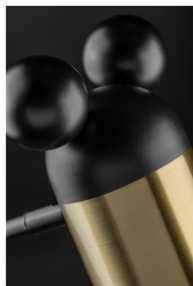

**GTV LAMPA TAVAN - CEILING LUMINAIRE MOUSE II, 0598,  
MAX.250V, 50/60HZ, 3\*E27, MAX.25 W, IP20, AVG. 30 CM,  
GOLD/BLACK**

Mouse children's ceiling lamp is a proposal for lovers of a harmonious combination of refined functionality and original design that will enchant every little user, introducing a pinch of colourful magic to his room. The ceiling lamp from the Mouse collection is a perfect design that will add colours to children's interiors and well-thought-out functionality, thanks to which every zone of the room will be illuminated. A three-point ceiling lamp with the possibility of adjusting the beam angle of light perfectly copes with the role of the main lighting. Choosing other models of lamps from the Mouse series, you will create complex main and zone lighting. The pendant lamp in this refined line is available in as many as four colour options. Each young user can choose his type that will complement his space with charming colours: a combination of stylish gold with elegant black, delicate pastels - pink and blue, a characteristic marriage of blue with energetic yellow and saturated navy blue with yellow. A cheerful design that will complement joyful children's spaces. Convenient functionality and the possibility to set the beam angle of light. Refined design with attractive accents for the youngest. Complex lighting for children's rooms in a modern style. Producent code OS-MOUS-11-DEC  
Pret: 311,44 lei (TVA inclus)