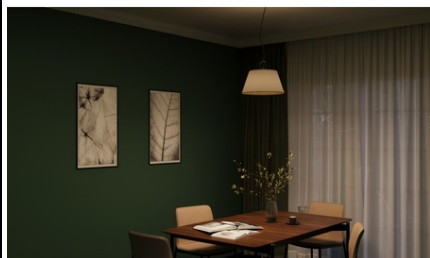

GTV LAMPA TAVAN - CEILING LUMINAIRE KASEL , 6281, AC220-240V, 50/60HZ, 1*E27, MAX.40W, AVG. 40 CM, CREAM

KASEL lamp family - simple elegance in a minimalist edition.

The collection of KASEL lamps is a modern lighting series, the aim of which is to emphasize the aesthetics and functionality of any interior. Made of high quality fabric, the lamps from this collection fit perfectly into simple, minimalist as well as traditional arrangements.

The KASEL pendant lamp with a diameter of 40

cm is an elegant choice for those who value simplicity and functionality. A minimalist lampshade will fit a

bulb with a

large thread, the shape and color of which can be adapted to the character of the interior. Thanks to this, the KASEL lamp is not only a

The KASEL collection includes three pendant lamps: two ordinary lamps with a diameter of 40

cm and 60

cm and a

triple one with lampshades with a diameter of 46

cm each.

Two color versions: cream and gray.

Simple and elegant design ideal for modern, minimalist as well as traditional arrangements.

Made of high quality fabric.

KASEL looks great in a

variety of interiors: living room, dining room or bedroom. Power of light source or device max.40 W

Voltage 220-240 V

Base type E27

Producent code OS-KAS-05-DEC