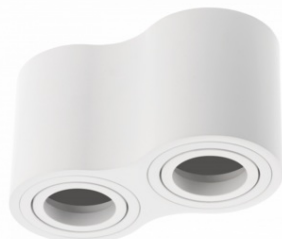

**GTV SPOT - CEILING LUMINAIRE AVEIRO DUO BIS, ALUMINIUM,  
160X80X90MM, IP20, MAX 20W\*2, ROUND, WHITE**

A delicate combination of two ceiling spotlight fittings into one slick fitting. It will find application especially in offices, hotels, studies and home living rooms. Two places for light sources with the ability to adjust makes it much easier to light up even a large area.

Durable and reliable construction is backed by a 3 years warranty. Direction of light and beam angle can be adjusted; GU10 socket integrated with the fitting; Very easy mounting;

3 years warranty. Voltage 220-240 V  
Material aluminium/cast iron  
Base type GU10  
Producent code OS-AVB80160OK2-10  
Pret: 0,00 lei (TVA inclus)

Detalii online: <https://www.materialeelectrice.ro/spot-ceiling-luminaire-aveiro-duo-bis-aluminium-160x80x90mm-ip20-max-20w-2-round-white-351000>