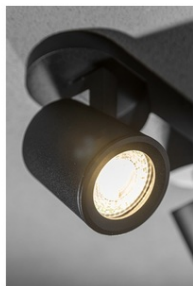

**GTV SPOT - CEILING LIGHT FIXTURE BLINK, AC220-240V, 50/60 HZ,
GU10, MAX. 20W*2, IP20, DOUBLE, BLACK**

A fixture in an interesting, minimalist style is a universal lighting solution. Tube-shaped adjustable heads are suitable for light sources with a GU10 thread. It is good to choose a light source with a glass bulb to create a harmonious combination. The luminaire fits perfectly into minimalist interiors. The direction of illumination can be adjusted in the horizontal and vertical planes. Replaceable light source allowing for individual selection of light power and color. Voltage 220-240 V
Material aluminium/cast iron
Base type GU10
Producent code OS-BLN50W2-00
Pret: 0,00 lei (TVA inclus)