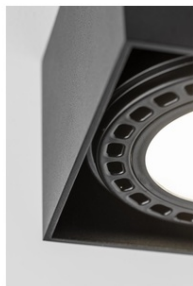

GTV SPOT - CEILING FIXTURE
SAKURA,ALUM.,120X120X85,IP20,ES111,GU10,SQUARE,BLACK

Geometric shapes are the hallmark of minimalist interiors. SAKURA is a very good choice as main lighting for corridors, offices and modern living rooms. It looks best with special ES111 light sources with GU10 caps. The luminaire looks best with ES111 lamps with POWER LEDs;
Pleasant matte finish;
GU10 socket integrated in the luminaire. Voltage 220-240 V
Material aluminium/cast iron
Base type GU10
Producent code OS-SAKES111KW-00
Pret: 0,00 lei (TVA inclus)

Detalii online: <https://www.materialelectrice.ro/spot-ceiling-fixture-sakura-alum-120x120x85-ip20-es111-gu10-square-black-350938>