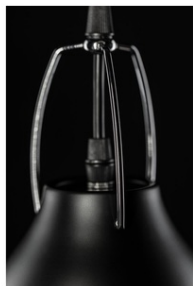

**GTV LAMPA TAVAN - CEILING FIXTURE ORIENT,4475, AC220-240V,50/60HZ,1\*E27, IP20, DIAMETER 18,5 CM,SINGLE, BLACK**

ORIENT pendant lamp is a beautiful retro that will introduce a bit of industrial chic wherever it will be hung - it will be perfect for your kitchen, living room, and dining room.  
ORIENT has a conical metal lampshade with a decorative fixing. The cable always corresponds in colour with the metal lampshade. The lamp in black variant has white contrasting interior.  
As a light source, we recommend our classic filament bulbs that have been designed to resemble a traditional incandescent light bulb, filling your room with soft, warm light. The metal lampshade matches perfectly rooms in loft, vintage, and retro styles;  
A conical shape will be perfect for medium and high rooms;  
Elegant and always fashionable black colour;  
Eye-catching careful workmanship;  
Middle size lamp for one light source E27  
- the diameter of the lampshade is 18.5 cm. Power of light source or device max.40 W  
Weight 680 g  
Voltage 220-240 V  
Material metal  
Base type E27  
Producent code OS-ORIENT-10-DEC  
Pret: 126,51 lei (TVA inclus)

Detalii online: <https://www.materialelectrice.ro/lampa-tavan-ceiling-fixture-orient-4475-ac220-240v-50-60hz-1-e27-ip20-diameter-18-5-cm-single-black-350929>