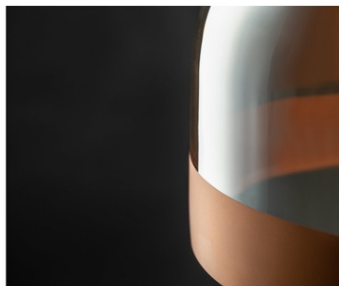

GTV LAMPA TAVAN - CEILING FIXTURE LATI,7146,AC220-240V,50/60HZ,1*E27, IP20, DIAMETER 23,5 CM,SINGLE, AMBER

The lamp appeals to the taste of modern style lovers, dominated by modern solutions. With its structure, colours and appearance, it adds elegance and visually enlarges the interior.

The LATI ceiling luminaire is ideal for arranging a living room, kitchen, dining room, or hall. The cylindrical shape of the lamp performs a decorative function even with the light switched off.

The lamp is made of high-quality steel and slightly smoked glass, which reveals the bulb in all its glory. The smoky shade gives the lamp charm and an aura of mystery. It resembles retro kerosene lamps. Moreover, the amber-coloured decorative elements add a