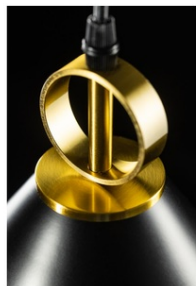

GTV LAMPA TAVAN - CEILING FIXTURE KERALA, 3239, AC220-240V,50/60HZ,1*E27, IP20, DIAMETER 16 CM,SINGLE, BLACK

KERALA is a perfect fixture for a modern and Scandinavian style lovers. It is a very aesthetic and elegant addition to your interiors. KERALA lamp is ideal for arranging a living room, a kitchen or a dining room. Subdued colours and gentle shapes create a harmonious combination, indirectly affecting our well-being. Lamps with a deep non-transparent lampshade, due to their structure, cannot be used as central lighting. They should rather be used as supplementary lighting or lighting of selected zones and places, e.g. a dining table. By hanging a few lamps side by side, you can successfully illuminate long and narrow spaces, such as a hall. The metal lampshade matches perfectly modern and Scandinavian interiors; The classic shape will be perfect for any room - a living room, a kitchen, a dining room; Pastel colours and soft shapes that are the most fashionable in this season; Middle size lamp for one light source - the diameter of the lampshade is 16 cm. Power of light source or device max.40 W
Weight 680 g
Voltage 220-240 V
Material metal
Base type E27
Producent code OS-KERA-10-DEC
Pret: 120,35 lei (TVA inclus)

Detalii online: <https://www.materialeelectrice.ro/lampa-tavan-ceiling-fixture-kerala-3239-ac220-240v-50-60hz-1-e27-ip20-diameter-16-cm-single-black-350868>