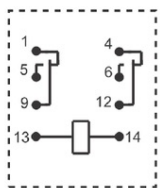

**LOVATO RELEU INDUSTRIAL CU INDICATOR LED SI ACTUATOR  
MECANIC, 24VDC, 7A, 2 C/O CONTACT. FIXARE IN SOCLU HR6XS2...**

Releu industrial cu indicator led si actuator mecanic, 24VDC, 7A, 2 C/O CONTACT.  
fixare in soclu HR6XS2...  
Pret: 43,58 lei (TVA inclus)

Detalii online: <https://www.materialeelectrice.ro/releu-industrial-cu-indicator-led-si-actuator-mecanic-24vdc-7a-2-c-o-contact-fixare-in-soclu-hr6xs2-127068>