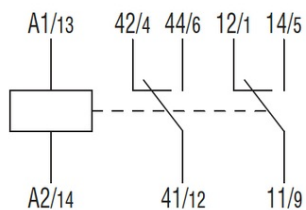

**LOVATO RELEU INDUSTRIAL CU INDICATOR LED SI ACTUATOR  
MECANIC, 24VDC, 7A, 2 C/O CONTACT. FIXARE IN SOCLU HR6XS2...**

Releu industrial cu indicator led si actuator mecanic, 24VDC, 7A, 2 C/O CONTACT.  
fixare in soclu HR6XS2...  
Pret: 43,58 lei (TVA inclus)

Detalii online: <https://www.materialeelectrice.ro/releu-industrial-cu-indicator-led-si-actuator-mecanic-24vdc-7a-2-c-o-contact-fixare-in-soclu-hr6xs2-127068>