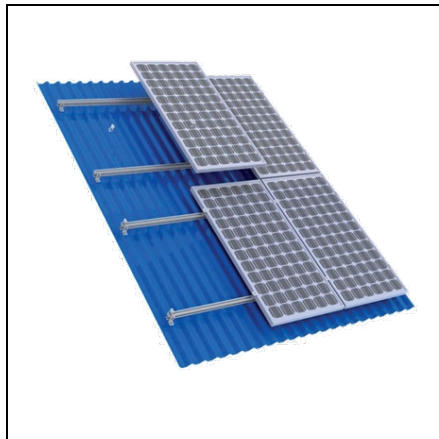

**ELMARK STRUCTURE FOR SANDWICH ROOF 580W PANEL 10KW,SET**

Putere 10000  
Panou solar 580W  
Cantitatea panoului 18  
Zone de instalare Pitched sheet metal roof  
Marca ELMARK  
Garantie  
Pret: 3 118,55 lei (TVA inclus)

Detalii online: <https://www.materialeelectrice.ro/structure-for-sandwich-roof-580w-panel-10kw-set-324145>