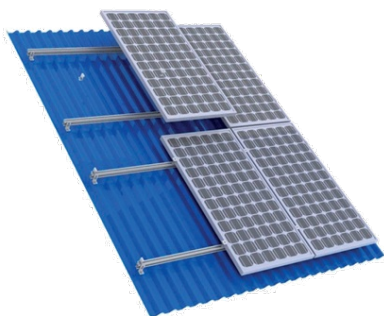

ELMARK STRUCTURE FOR SANDWICH ROOF 430W PANEL 20KW,SET

Putere 20000
Panou solar 430W
Cantitatea panoului 47
Zone de instalare Pitched sheet metal roof
Marca ELMARK
Garantie
Pret: 7 796,30 lei (TVA inclus)

Detalii online: <https://www.materialeelectrice.ro/structure-for-sandwich-roof-430w-panel-20kw-set-324138>