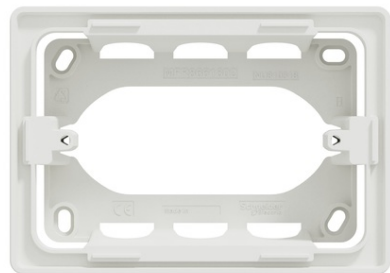

SCHNEIDER APARENTA BOX, NEW UNICA, 3 MODULE, 4 KNOCK OUTS HOLES, ALB

Main
Range - New Unica
Device application - Mounting
Product or component type - Mounting box
aesthetic name - Unica Studio
Number of modules - 3 modules
Number of gangs - 1 gang
Fixing mode - By 4 pins
Additional information - Self-extinguishing materials
Flame resistance 650 A°C-30 s
Colour tint - White (RAL 9003)
Complementary
device mounting - Surface
Cable entry - 4 knock-outs
Product compatibility - For rectangular fixing frame
Material - ABS (acrylonitrile butadiene-styrene): box
Depth - 40 mm
Width - 118 mm
Height - 83 mm
Net weight - 0.063 kg
Environment
Standards - UNE 60670-1
IK degree of protection - IK01
IP degree of protection - IP20
Environmental characteristic - Acetone
Petrol
Window-cleaning fluid
Alcohol
Liquid soap
UV resistant
Bleach
Oil
Packing Units
Unit Type of Package 1 - PCE
Number of Units in Package 1 - 1
Package 1 Height - 4.4 cm
Package 1 Width - 8.3 cm
Package 1 Length - 11.8 cm
Package 1 Weight - 70 g
Unit Type of Package 2 - BB1
Number of Units in Package 2 - 5
Package 2 Height - 12.2 cm
Package 2 Width - 12 cm
Package 2 Length - 24.5 cm
Package 2 Weight - 468.1 g
Unit Type of Package 3 - S04
Number of Units in Package 3 - 75
Package 3 Height - 30 cm
Package 3 Width - 40 cm
Package 3 Length - 60 cm
Package 3 Weight - 7.724 kg
Pret: 14,80 lei (TVA inclus)

Detalii online: <https://www.materialelectrice.ro/aparenta-box-new-unica-3-module-4-knock-outs-holes-alb-319686>