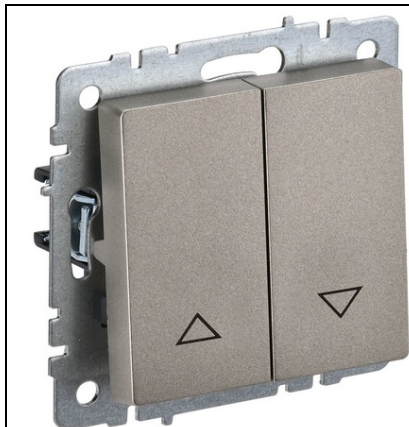

IEK APARATAJ BRITE INTRERUPATOR JALUZELE 10A VC10-1-5-BRCH CHAMPAGNE

The series BRITE IEK® is a harmonious design and a European approach, reliable at operation and an attractive price. The range BRITE uses premium materials. The color palette and a wide range of products allow us to solve all the problems in the construction and renovation of residential and commercial real estate, to create modern interiors in the same style. 10 color solutions.

3 unique textures.

Wide range of series BRITE.

High quality materials.

Versatility and interchangeability. Number of modules (module system): 1

Number of poles: 1

Material: EV000139

Nominal voltage: 230

Nominal rated current: 10

Suitable for degree of protection (IP): EV006405

Type of fastening: EV006353

Method of operation: EV000200

Assembly arrangement: EV006349

Mounting method: EV000383

Colour: RV000146

Pret: 0,00 lei (TVA inclus)

Detalii online: <https://www.materialelectrice.ro/aparataj-brite-intrerupator-jaluzele-10a-vc10-1-5-brch-champagne-310854>