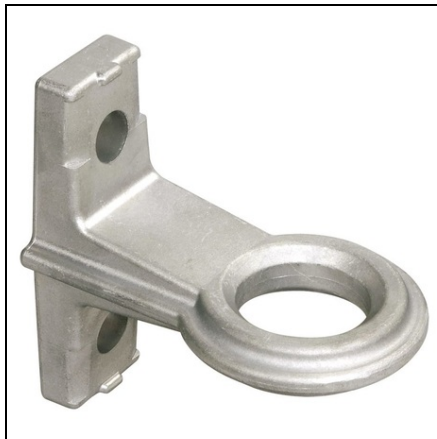

IEK KAM-4000 ANCHOR POLE BRACKET (CA 1500/2000, SO 253)

Subscriber brackets are intended for fastening subscriber branches on walls, bearings and building faces. Brackets can be fastened with bolts or with a bandage tape. Length: 121.0

Model: EV000222

Material: RV000032

Weight: 0.27

Destructive load: 3500

Pret: 37,24 lei (TVA inclus)

Detalii online: <https://www.materialelectrice.ro/kam-4000-anchor-pole-bracket-ca-1500-2000-so-253-310278>