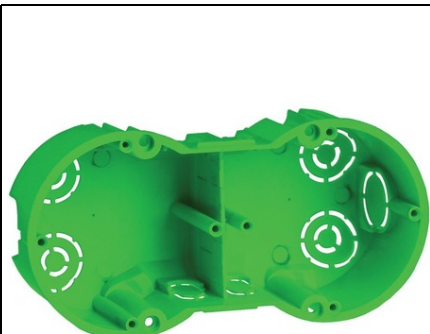

**IEK KM40023 DUBLA INSTALLATION BOX PENTRU HOLLOW WALLS  
(IN SET WITH SELF-DRILLING SCREWS SI METAL CLAWS)  
D141X70X45**

This series of installation and distribution boxes is intended for mounting various electric installation equipment (sockets, switches, dimmers etc.) into hollow walls or divisions. With a cover, these devices can be applied as pull (distribution) boxes for cable and wire allocation. Material - PPR. KM41026 box base is made of ABC-plastic, cover - PS. Protection degree - IP20. Reliable and fast installation in hollow drywall walls and partitions for installation of electrical installation equipment. Cover attachment:

EV008336

Cover: EV000494

Material: EV000139

Model: EV000154

Mounting switching equipment: EV007718

RAL-number: 6023

Equipped with: EV000494

Degree of protection (IP): EV006405

Ambient temperature: -25...+60

Mounting method: EV000128

Shape: EV000220

Colour: EV000235

Width: 70

Diameter: 67

Length: 141

For number of electric fittings: -

Number of places: 2

Number of inlets: 10

Construction type: EV009798

Pret: 6,33 lei (TVA inclus)

Detalii online: <https://www.materialelectrice.ro/km40023-dubla-installation-box-pentru-hollow-walls-in-set-with-self-drilling-screws-si-metal-claws-d141x70x45-310193>