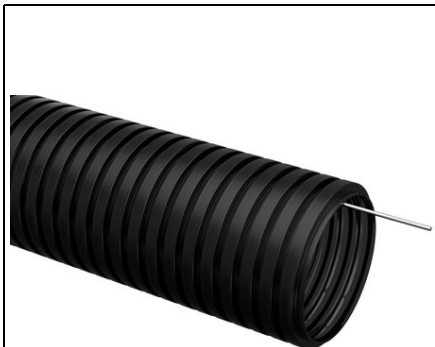

**IEK CORRUGATED HDPE PIPE WITH A BROACH TOOL D 50(15 M)
NEGRU**

Corrugated HDPE (high-density polyethylene) light-type pipes are intended for laying data power and low-current power supply utilities of underplaster (within trenches and floor cement screeds) type in offices and residential premises, industrial and administrative buildings, medical and children institutions when performing new construction or reconstruction works. High flexibility and moldability.

Cabling procedure is facilitated by the presence of a broach tool.

Pipe material serves as perfect electric insulator. Degree of protection (IP): EV006415

Colour: EV000206

RAL-number: 9004

Outer diameter: 50

Material: EV003904

Operating temperature: -40...90

Compressive strength: 350

Nominal diameter: 50

Inner diameter: 39.6

Bending strength: EV000995

Pret: 0,00 lei (TVA inclus)

Detalii online: <https://www.materialeelectrice.ro/corrugated-hdpe-pipe-with-a-broach-tool-d-50-15-m-negru-310124>