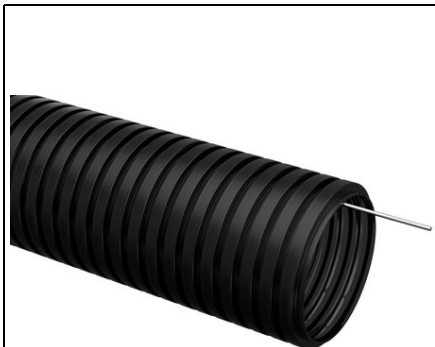

**IEK CORRUGATED HDPE PIPE WITH A BROACH TOOL D 32(25 M)
NEGRU**

Corrugated HDPE (high-density polyethylene) light-type pipes are intended for laying data power and low-current power supply utilities of underplaster (within trenches and floor cement screeds) type in offices and residential premises, industrial and administrative buildings, medical and children institutions when performing new construction or reconstruction works. High flexibility and moldability.

Cabling procedure is facilitated by the presence of a broach tool.

Pipe material serves as perfect electric insulator. Degree of protection (IP): EV006415

Colour: EV000206

RAL-number: 9004

Outer diameter: 32

Material: EV003904

Operating temperature: -40...90

Compressive strength: 350

Nominal diameter: 32

Inner diameter: 24.3

Bending strength: EV000995

Pret: 0,00 lei (TVA inclus)

Detalii online: <https://www.materialeelectrice.ro/corrugated-hdpe-pipe-with-a-broach-tool-d-32-25-m-negru-310117>