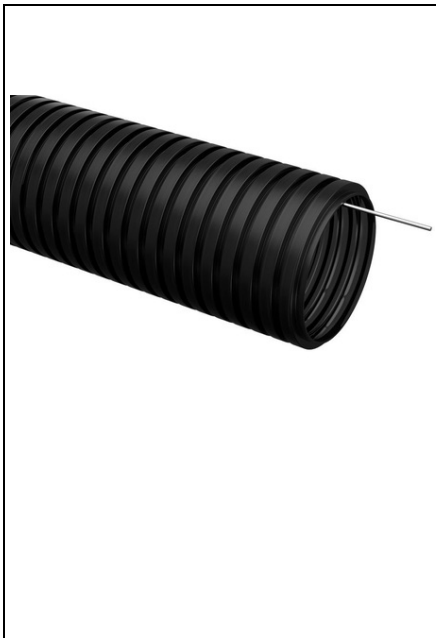

**IEK CORRUGATED HDPE PIPE WITH A BROACH TOOL D 20(50 M)
NEGRU**

Corrugated HDPE (high-density polyethylene) light-type pipes are intended for laying data power and low-current power supply utilities of underplaster (within trenches and floor cement screeds) type in offices and residential premises, industrial and administrative buildings, medical and children institutions when performing new construction or reconstruction works. High flexibility and moldability.

Cabling procedure is facilitated by the presence of a broach tool.

Pipe material serves as perfect electric insulator. Degree of protection (IP): EV006415

Colour: EV000206

RAL-number: 9004

Outer diameter: 20

Material: EV003904

Operating temperature: -40...90

Compressive strength: 350

Nominal diameter: 20

Inner diameter: 14.2

Bending strength: EV000995

Nominal electric insulation strength: 2000

Corrugation width: 3.2

Corrugation pitch: 4.8

Wall thickness: 0.6

Pret: 0,00 lei (TVA inclus)

Detalii online: <https://www.materialelectrice.ro/corrugated-hdpe-pipe-with-a-broach-tool-d-20-50-m-negru-310101>