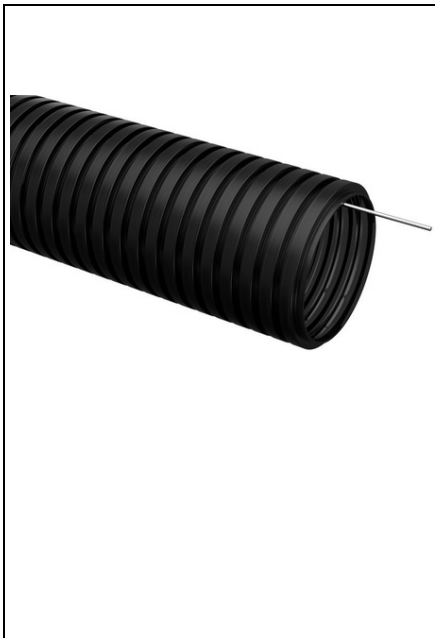

**IEK CORRUGATED HDPE PIPE WITH A BROACH TOOL D 20(25 M)
NEGRU**

Corrugated HDPE (high-density polyethylene) light-type pipes are intended for laying data power and low-current power supply utilities of underplaster (within trenches and floor cement screeds) type in offices and residential premises, industrial and administrative buildings, medical and children institutions when performing new construction or reconstruction works. High flexibility and moldability.

Cabling procedure is facilitated by the presence of a broach tool.

Pipe material serves as perfect electric insulator. Degree of protection (IP): EV006415

Colour: EV000206

RAL-number: 9004

Outer diameter: 20

Material: EV003904

Operating temperature: -40...90

Compressive strength: 350

Nominal diameter: 20

Inner diameter: 14.2

Bending strength: EV000995

Nominal electric insulation strength: 2000

Corrugation width: 3.2

Corrugation pitch: 4.8

Wall thickness: 0.6

Pret: 0,00 lei (TVA inclus)

Detalii online: <https://www.materialelectrice.ro/corrugated-hdpe-pipe-with-a-broach-tool-d-20-25-m-negru-310100>