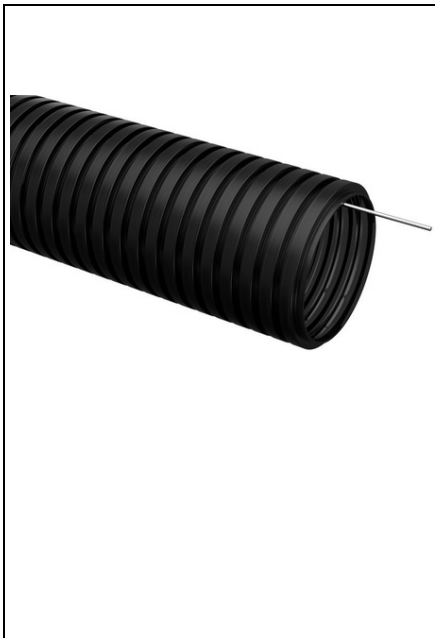

**IEK CORRUGATED HDPE PIPE WITH A BROACH TOOL D 16(10 M)
NEGRU**

Corrugated HDPE (high-density polyethylene) light-type pipes are intended for laying data power and low-current power supply utilities of underplaster (within trenches and floor cement screeds) type in offices and residential premises, industrial and administrative buildings, medical and children institutions when performing new construction or reconstruction works. High flexibility and moldability.

Cabling procedure is facilitated by the presence of a broach tool.

Pipe material serves as perfect electric insulator. Degree of protection (IP): EV006415

Colour: EV000206

RAL-number: 9004

Outer diameter: 16

Material: EV003904

Operating temperature: -40...90

Compressive strength: 350

Nominal diameter: 16

Inner diameter: 10.8

Bending strength: EV000995

Nominal electric insulation strength: 2000

Corrugation width: 3.0

Corrugation pitch: 4.5

Wall thickness: 0.6

Pret: 0,00 lei (TVA inclus)

Detalii online: <https://www.materialelectrice.ro/corrugated-hdpe-pipe-with-a-broach-tool-d-16-10-m-negru-310089>