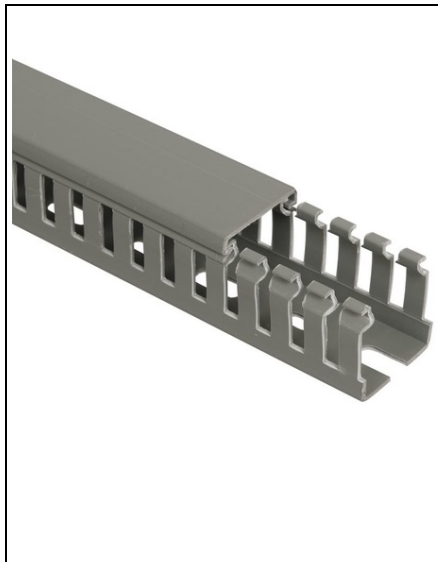

IEK CANAL DE CABLU PERFORAT 100X60 "IMPACT"

"IMPACT" series slotted cable ducts are designed for organizing cable routing in electric distribution panels and providing aesthetic finish inside these panels. These cable ducts meet the requirements of EN 50085-1, EN 20085-2-3. Organizing cable routing inside the electric distribution panels.

Protection of the wiring system from mechanical damage.

Ensuring electric safety.

Providing of immediate access to the wiring system in emergency.

Possible fast modernization and updating the cabling system.

Easy mounting at a new construction or restoration of buildings and premises. Height: 60

Width: 100

Distance of slots: 6

Slit width: 4

Type of side wall: EV000232

Length: 2000

Useful cross section: 6000

Type of fastening: EV007152

Colour: EV006910

Mounting temperature: -15...+60

Pret: 0,00 lei (TVA inclus)

Detalii online: <https://www.materialelectrice.ro/canal-de-cablu-perforat-100x60-impact-309765>