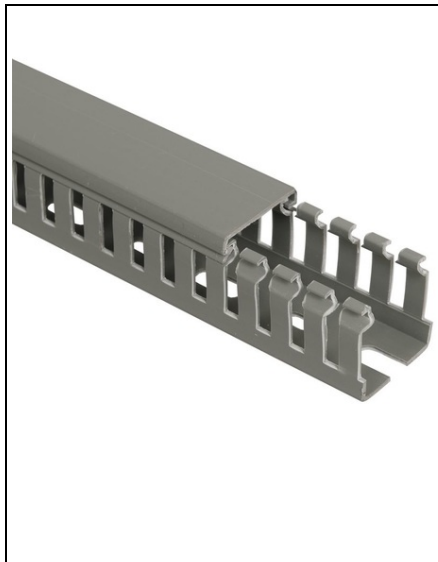

IEK CANAL DE CABLU PERFORAT 80X60 "IMPACT"

"IMPACT" series slotted cable ducts are designed for organizing cable routing in electric distribution panels and providing aesthetic finish inside these panels. These cable ducts meet the requirements of EN 50085-1, EN 20085-2-3. Organizing cable routing inside the electric distribution panels.

Protection of the wiring system from mechanical damage.

Ensuring electric safety.

Providing of immediate access to the wiring system in emergency.

Possible fast modernization and updating the cabling system.

Easy mounting at a new construction or restoration of buildings and premises. Height: 60

Width: 80

Distance of slots: 6

Slit width: 4

Type of side wall: EV000232

Length: 2000

Useful cross section: 4270

Type of fastening: EV007152

Colour: EV006910

Mounting temperature: -15...+60

Pret: 0,00 lei (TVA inclus)

Detalii online: <https://www.materialelectrice.ro/canal-de-cablu-perforat-80x60-impact-309764>