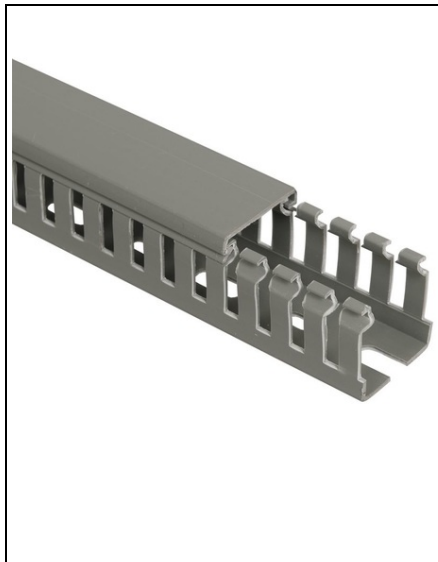

IEK CANAL DE CABLU PERFORAT 60X60 "IMPACT"

"IMPACT" series slotted cable ducts are designed for organizing cable routing in electric distribution panels and providing aesthetic finish inside these panels. These cable ducts meet the requirements of EN 50085-1, EN 20085-2-3. Organizing cable routing inside the electric distribution panels.

Protection of the wiring system from mechanical damage.

Ensuring electric safety.

Providing of immediate access to the wiring system in emergency.

Possible fast modernization and updating the cabling system.

Easy mounting at a new construction or restoration of buildings and premises. Height: 60

Width: 60

Distance of slots: 6

Slit width: 4

Type of side wall: EV000232

Length: 2000

Useful cross section: 3187

Type of fastening: EV007152

Colour: EV006910

Mounting temperature: -15...+60

Pret: 0,00 lei (TVA inclus)

Detalii online: <https://www.materialelectrice.ro/canal-de-cablu-perforat-60x60-impact-309763>