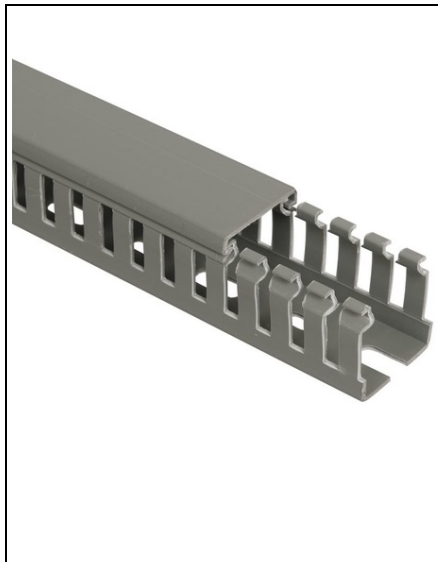

IEK CANAL DE CABLU PERFORAT 40X60 "IMPACT"

"IMPACT" series slotted cable ducts are designed for organizing cable routing in electric distribution panels and providing aesthetic finish inside these panels. These cable ducts meet the requirements of EN 50085-1, EN 20085-2-3. Organizing cable routing inside the electric distribution panels.

Protection of the wiring system from mechanical damage.

Ensuring electric safety.

Providing of immediate access to the wiring system in emergency.

Possible fast modernization and updating the cabling system.

Easy mounting at a new construction or restoration of buildings and premises. Height: 60

Width: 40

Distance of slots: 6

Slit width: 4

Type of side wall: EV000232

Length: 2000

Useful cross section: 2047

Type of fastening: EV007152

Colour: EV006910

Mounting temperature: -15...+60

Pret: 0,00 lei (TVA inclus)

Detalii online: <https://www.materialelectrice.ro/canal-de-cablu-perforat-40x60-impact-309761>