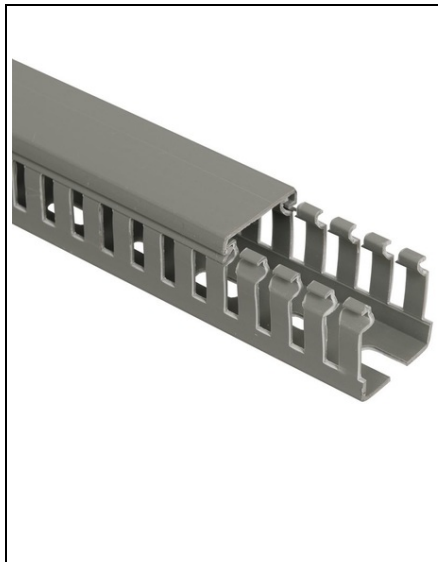

IEK CANAL DE CABLU PERFORAT 40X40 "IMPACT"

"IMPACT" series slotted cable ducts are designed for organizing cable routing in electric distribution panels and providing aesthetic finish inside these panels. These cable ducts meet the requirements of EN 50085-1, EN 20085-2-3. Organizing cable routing inside the electric distribution panels.

Protection of the wiring system from mechanical damage.

Ensuring electric safety.

Providing of immediate access to the wiring system in emergency.

Possible fast modernization and updating the cabling system.

Easy mounting at a new construction or restoration of buildings and premises. Height: 40

Width: 40

Distance of slots: 6

Slit width: 4

Type of side wall: EV000232

Length: 2000

Useful cross section: 1374

Type of fastening: EV007152

Colour: EV006910

Mounting temperature: -15...+60

Pret: 0,00 lei (TVA inclus)

Detalii online: <https://www.materialelectrice.ro/canal-de-cablu-perforat-40x40-impact-309760>