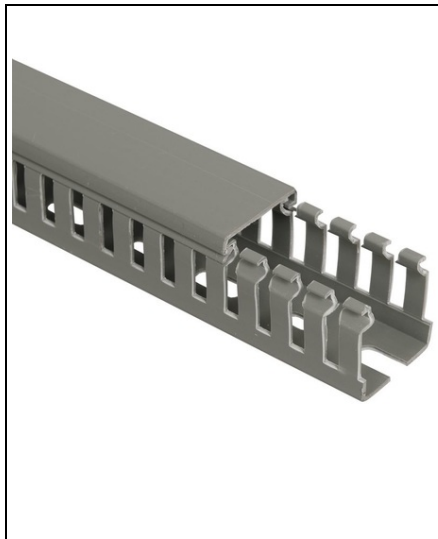

IEK CANAL DE CABLU PERFORAT 25X60 "IMPACT"

"IMPACT" series slotted cable ducts are designed for organizing cable routing in electric distribution panels and providing aesthetic finish inside these panels. These cable ducts meet the requirements of EN 50085-1, EN 20085-2-3. Organizing cable routing inside the electric distribution panels.

Protection of the wiring system from mechanical damage.

Ensuring electric safety.

Providing of immediate access to the wiring system in emergency.

Possible fast modernization and updating the cabling system.

Easy mounting at a new construction or restoration of buildings and premises. Height: 60

Width: 25

Distance of slots: 6

Slit width: 4

Type of side wall: EV000232

Length: 2000

Type of fastening: EV007152

Colour: EV006910