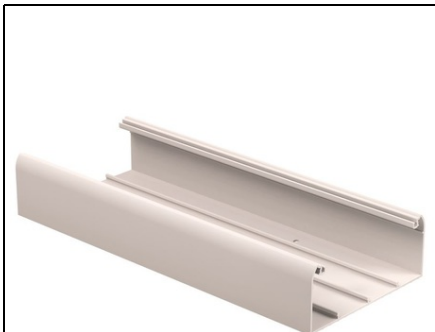

**IEK CANAL DE CABLU 150X60 "PRIMER" THE PARAPET (BASIS,
WITHOUT A COVER)**

Serves for laying all types of wiring, including optical cable. Work place arrangement.
Ensuring electric safety (additional electrical conduit insulation).
Protection of the wiring system from mechanical damage.
Exclusion of fires in the premises at short circuits.
Limiting of an unauthorized access to the conduits.
Easy mounting at a new construction or restoration of buildings.
Providing immediate access to the wiring system in emergency.
Possible fast modernization and updating of the cabling system. Width: 150
Depth: 60
Length: 2000
Material: EV000139
Material quality: EV000163
Colour: EV006907
RAL-number: 9010
Construction rear wall (inner side): EV000154
Useful cross section: 7800
Pret: 0,00 lei (TVA inclus)

Detalii online: <https://www.materialeelectrice.ro/canal-de-cablu-150x60-primer-the-parapet-basis-without-a-cover-309756>