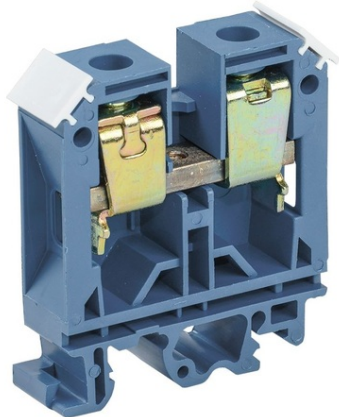

IEK CLEMA ZNI-35MM2 (JXB125A) ALBASTRU

These terminal blocks serve for safe and compact connection of phase, neutral and protective (ground) conductors of various size. They are installed onto a DIN-rail. The set is completed with a marking band for number inscription and side blinds for ZNI series screw terminal blocks. Color: blue, gray, green. Terminal clamps can be covered with plastic blinds of correspondent size and color. They are made of colored non-inflammable polyamide of yellowish-green (grounding), blue (neutral), gray and green (phase) color. The set is completed with a marking band for number inscription. They are made of colored non-inflammable polyamide. Connectable conductor cross

section solid-core: 4...50

Connectable conductor cross section multi-wired: 6...35

Rated current In: 125

Nominal rated voltage: 600

Type of electrical connection 2: EV000415

Connection position: EV001224

Number of poles: 1

Number of clamp positions per pole: 2

Mounting method: EV005503

Material insulation body: EV000402

Operation temperature: -40...+80

Inflammability class of insulation material acc. with UL94: EV004429

Width/grid dimension: 15.0

Length: 59,0

Colour: EV000080

Nominal operating AC voltage U_e : 600

Nominal DC operating voltage U_e : 440

Nominal frequency: 50

Rated insulation voltage U_i : 660

Max. conductor cross section: 35

Material clamp: EV000179