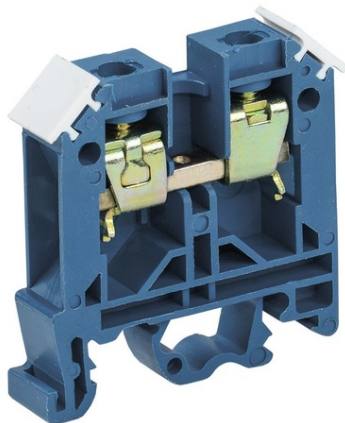

### **IEK CLEMA ZNI-10MM2 (JXB70A) ALBASTRU**

These terminal blocks serve for safe and compact connection of phase, neutral and protective (ground) conductors of various size. They are installed onto a DIN-rail. The set is completed with a marking band for number inscription and side blinds for ZNI series screw terminal blocks. Color: blue, gray, green. Terminal clamps can be covered with plastic blinds of correspondent size and color. They are made of colored non-inflammable polyamide of yellowish-green (grounding), blue (neutral), gray and green (phase) color. The set is completed with a marking band for number inscription. They are made of colored non-inflammable polyamide. Connectable conductor cross

section solid-core: 1...16

Connectable conductor cross section multi-wired: 1...10

Rated current In: 70

Nominal rated voltage: 600

Type of electrical connection 2: EV000415

Connection position: EV001224

Number of poles: 1

Number of clamp positions per pole: 2

Mounting method: EV005503

Material insulation body: EV000402

Operation temperature: -40...+80

Inflammability class of insulation material acc. with UL94: EV004429

Width/grid dimension: 10.5

Material clamp: EV000179

Material housing: EV000402

Ambient class: IEK\_V0000009

Degree of protection (IP): EV006405

Width: 10,5

Height: 45,5

Nominal Attachment Capacity: 4...10

Model: IEK\_V0000471