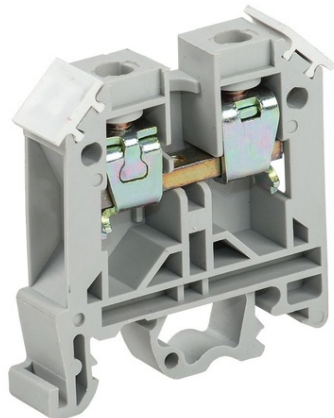

### **IEK CLEMA ZNI-10MM2 (JXB70A) GRI**

These terminal blocks serve for safe and compact connection of phase, neutral and protective (ground) conductors of various size. They are installed onto a DIN-rail. The set is completed with a marking band for number inscription and side blinds for ZNI series screw terminal blocks. Color: blue, gray, green. Terminal clamps can be covered with plastic blinds of correspondent size and color. They are made of colored non-inflammable polyamide of yellowish-green (grounding), blue (neutral), gray and green (phase) color. The set is completed with a marking band for number inscription.

They are made of colored non-inflammable polyamide. Connectable conductor cross section solid-core: 1...16

Connectable conductor cross section multi-wired: 1...10

Rated current In: 70

Nominal rated voltage: 600

Type of electrical connection 2: EV000415

Connection position: EV001224

Number of poles: 1

Number of clamp positions per pole: 2

Mounting method: EV005503

Material insulation body: EV000402

Operation temperature: -40...+80

Width: 10,5

Height: 45,5

Nominal Attachment Capacity: 4...10

Model: EV005828

Current-carrying part material: EV000149

Type of electrical connection 1: EV000415

Pret: 3,64 lei (TVA inclus)

Detalii online: <https://www.materialelectrice.ro/clema-zni-10mm2-jxb70a-gri-309355>