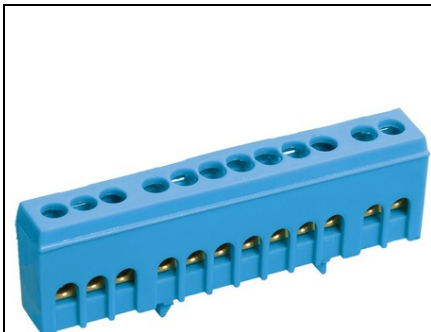

**IEK NEUTRAL BUS BAR IN BODY-IZOLATOR ONTO A DIN-RAIL SHNI-
6X9-8-K-S**

Neutral bus bars with SCHNI-type insulator are intended for electric and mechanical connection of neutral operating and protective conductors. Constructively, SCHNI buses are made of a latten alloy bus placed onto a plastic insulator made of self-extinguishing plastic. Standard exploitation conditions: - ambient temperature: from -40 to +50 C; - relative humidity: under 90%.The bus isolator is made of non-combustible materials. Rated current In: 100

Material: EV000149
Type of surface: EV006034
Number of conduit outlets: 8
Attachment screws: EV009090
Nominal voltage: 400
Max. conductor cross section: 10
Ambient temperature: -40...50
Width: 62
Height: 31
Depth: 13,5
Number of buses: EV000599
Model: EV000154
Pret: 6,69 lei (TVA inclus)

Detalii online: <https://www.materialelectrice.ro/neutral-bus-bar-in-body-izolator-onto-a-din-rail-shni-6x9-8-k-s-309089>