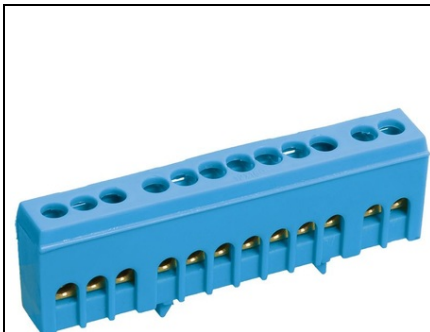

**IEK NEUTRAL BUS BAR IN BODY-IZOLATOR ONTO A DIN-RAIL SHNI-  
6X9-14-K-S**

Neutral bus bars with SCHNI-type insulator are intended for electric and mechanical connection of neutral operating and protective conductors. Constructively, SCHNI buses are made of a latten alloy bus placed onto a plastic insulator made of self-extinguishing plastic. Standard exploitation conditions: - ambient temperature: from -40 to +50 C; - relative humidity: under 90%.The bus isolator is made of non-combustible materials. Rated current In: 100

Material: EV000149  
Type of surface: EV006034  
Number of conduit outlets: 14  
Attachment screws: EV009090  
Nominal voltage: 400  
Max. conductor cross section: 10  
Ambient temperature: -40...50  
Width: 101  
Height: 31  
Depth: 13,5  
Number of buses: EV000599  
Model: EV000154  
Pret: 10,03 lei (TVA inclus)

Detalii online: <https://www.materialelectrice.ro/neutral-bus-bar-in-body-izolator-onto-a-din-rail-shni-6x9-14-k-s-309040>