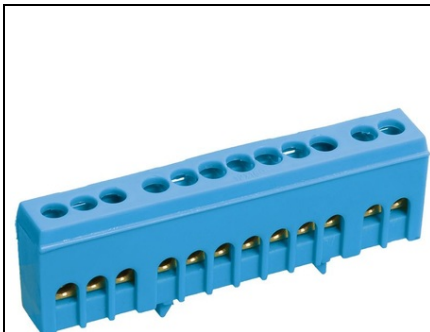

### **IEK NEUTRAL BUS BAR IN BODY-IZOLATOR ONTO A DIN-RAIL SHNI-6X9-10-K-S**

Neutral bus bars with SCHNI-type insulator are intended for electric and mechanical connection of neutral operating and protective conductors. Constructively, SCHNI buses are made of a latten alloy bus placed onto a plastic insulator made of self-extinguishing plastic. Standard exploitation conditions: - ambient temperature: from -40 to +50 C; - relative humidity: under 90%.The bus isolator is made of non-combustible materials. Rated current In: 100

Material: EV000149  
Type of surface: EV006034  
Number of conduit outlets: 10  
Attachment screws: EV009090  
Nominal voltage: 400  
Max. conductor cross section: 10  
Ambient temperature: -40...50  
Width: 75  
Height: 31  
Depth: 13,5  
Number of buses: EV000599  
Model: EV000154  
Pret: 7,70 lei (TVA inclus)

Detalii online: <https://www.materialelectrice.ro/neutral-bus-bar-in-body-izolator-onto-a-din-rail-shni-6x9-10-k-s-309018>