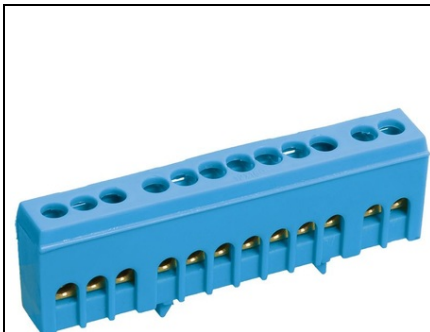

**IEK NEUTRAL BUS BAR IN BODY-IZOLATOR ONTO A DIN-RAIL SHNI-6X9-10-K-S**

Neutral bus bars with SCHNI-type insulator are intended for electric and mechanical connection of neutral operating and protective conductors. Constructively, SCHNI buses are made of a latten alloy bus placed onto a plastic insulator made of self-extinguishing plastic. Standard exploitation conditions: - ambient temperature: from -40 to +50 C; - relative humidity: under 90%.The bus isolator is made of non-combustible materials. Rated current In: 100

Material: EV000149  
Type of surface: EV006034  
Number of conduit outlets: 10  
Attachment screws: EV009090  
Nominal voltage: 400  
Max. conductor cross section: 10  
Ambient temperature: -40...50  
Width: 75  
Height: 31  
Depth: 13,5  
Number of buses: EV000599  
Model: EV000154  
Pret: 7,70 lei (TVA inclus)

Detalii online: <https://www.materialelectrice.ro/neutral-bus-bar-in-body-izolator-onto-a-din-rail-shni-6x9-10-k-s-309018>