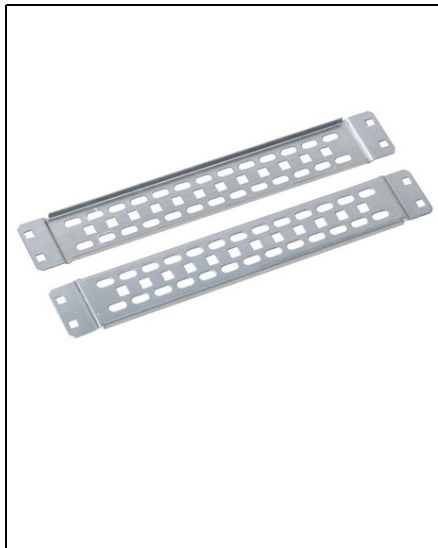

IEK SIDE LATH PENTRU VRU XXXXXXXXXX600 SMART (COMPLETE SET 2 PCS.)

Used to mount electrical equipment. Set by the depth of the case. High technology and ease of assembly, convenient and easy installation.

All hardware for installation are included.

Galvanized steel.

Wide range of accessories. Weight: 0,58

Material quality: IEK_V0000136

Height: 480.0

Depth: 50.0

Surface protection: EV000253

Quantity in the kit: 2

Material: EV000179

Model: RV001213

Compatibility: ÎĐµÑ€Đ,Ñ Smart

Metal thickness: 1.4

Colour: EV000154

Width: 8.0

Pret: 0,00 lei (TVA inclus)

Detalii online: <https://www.materialeelectrice.ro/side-lath-pentru-vru-xxxxxxx600-smart-complete-set-2-pcs-308705>