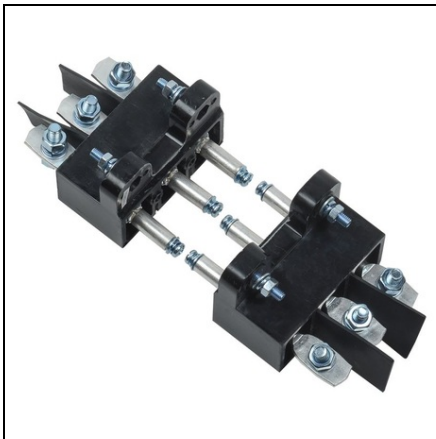

Furnizor: **Sc Trivolt Distribution SRL**
Reg. com.: J23/3300/2016
CIF: RO36421140
Adresa: Strada Apusului nr 3 (primul
sens giratoriu Tehodor Pallady-
Autostrada Soarelui), Catelu, Ilfov
Banca: BRD
IBAN: RO34BRDE441SV13182234410

IEK PLUG-IN PANEL PMM1-250 WITH REAR THREADED CONNECTION PENTRU MCCB VA88-35 MASTER

Panels are intended for completing VA88 MASTER MCCB installed into the main distribution panels, lead-in and distribution units, switchboards etc. They provide for operative changeover of circuit breakers and ensure creating a visual clearance during the preventive maintenance. Mounting panels are designed for transforming VA88 MASTER MCCB of fixed type into plug-in (PMM1).Ease of use.

The ability to install independently in production by the customer. Dispersion power: 5 : 690

Nominal operating voltage: 400

Compatibility: D'D88 NĐuN€Đ, Đ, MASTER

Pret: 0,00 lei (TVA inclus)

Detalii online: <https://www.materialelectrice.ro/plug-in-panel-pmm1-250-with-rear-threaded-connection-pentru-mccb-va88-35-master-307556>