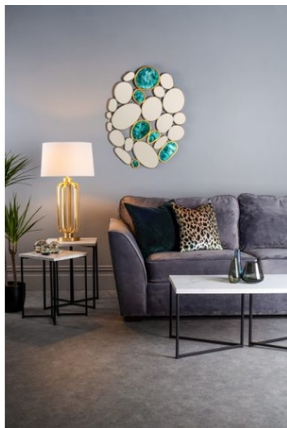

**DAR LIGHTING GROUP VEIOZA LUCIE TABLE LAMP SATIN BRASS  
WITH SHADE**

LUCIE - a table lamp of huge proportions making a statement in every room. The satin brass sculptural body makes a development on the usual mid-century look. Complete with a tapered, natural linen drum shade. Measurements H79 x O42cm

Base Measurements H57 x O18cm

Shade Measurements H26 x O42cm

Finish Satin Brass

Material Metal

Cable Material Gold

Nett Weight (kg) 3.5 kg

Pret: 2 230,23 lei (TVA inclus)

Detalii online: <https://www.materialeelectrice.ro/veioza-lucie-table-lamp-satin-brass-with-shade-302831>