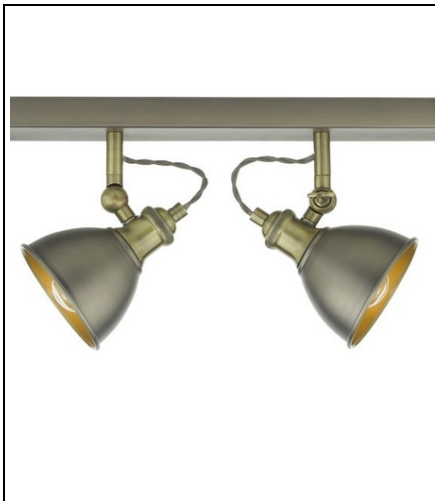

**DAR LIGHTING GROUP CORP DE ILUMINAT TIP SPOT GOVERNOR 4
LIGHT BAR SPOTLIGHT ANTIQUE CHROME ANTIQUE BRASS**

The Governor 4 light spot light bar features a rich mix of antique chrome and antique brass with knurled detail and exposed twisted fabric cable. The 4 heads can be moved independently to direct light anywhere in the room. We find that bar spotlights like this are particularly suited to cottages with low ceilings and kitchens where the light can be directed onto the work surfaces. If you are looking for more spotlights try our spotlight collection. The Governor 4 light spot light bar takes an E14 SES lamp, we'd always recommend using one of our highly efficient LED lamps available in a warm 3000k temperature or a crisp cool white 4000k, take a look at our LED Lamps for the full range. Measurements D10.5 x H20 x W65cm
Shade Measurements H7 x O10.5cm
Fixing Plate Dimensions D5.5 x H2.5 x W58cm
Finish Antique Chrome, Antique Brass
Material Metal
Nett Weight (kg) 1.5 kg
Pret: 1 526,77 lei (TVA inclus)

Detalii online: <https://www.materialelectrice.ro/corp-de-iluminat-tip-spot-governor-4-light-bar-spotlight-antique-chrome-antique-brass-302586>