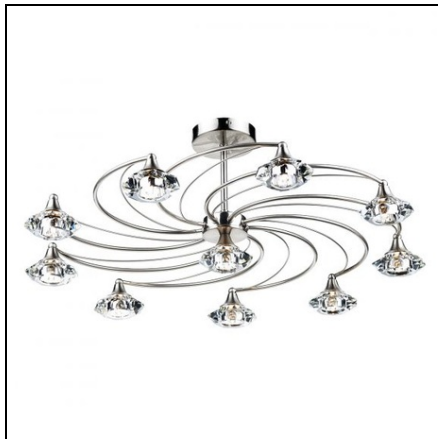

**DAR LIGHTING GROUP PLAFONIERA LUTHER 10 LIGHT SEMI FLUSH
SATIN CHROME CRYSTAL**

LUTHER 10lt Semi Flush fitting in satin chrome with faceted crystal glass shades.
Matching products are available; type LUTHER in the search box at the top of the screen
to view the whole range. Measurements H27 x O73cm
Fixing Plate Dimensions H2.5 x O12cm
Finish Satin Chrome, Crystal
Material Crystal, Metal
Nett Weight (kg) 4.5 kg
Pret: 3 950,24 lei (TVA inclus)

Detalii online: <https://www.materialeelectrice.ro/plafoniera-luther-10-light-semi-flush-satin-chrome-crystal-302331>